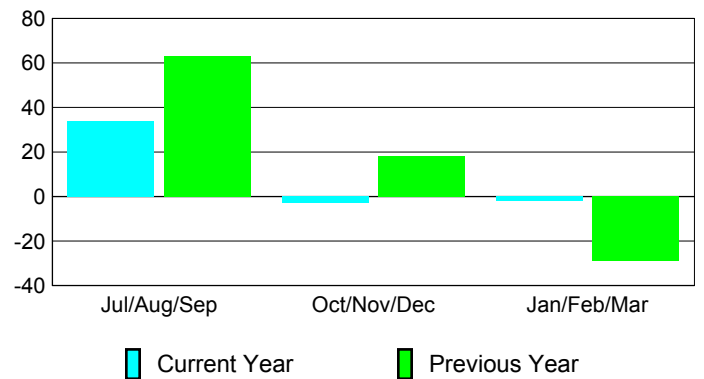

Membership Results 2008-2009

Membership 2007-2008

Month	Net Memb Goal	Actual New Memb	Actual Dropped Memb	Gain/Loss of Memb	Gain/Loss of Memb
Jul/Aug/Sep	120	118	-84	34	63
Oct/Nov/Dec	150	103	-106	-3	18
Jan/Feb/Mar	200	98	-100	-2	-29
Totals	470	319	-290	29	52

Membership Results 2008-2009

Goal, New, Dropped, Gain/Loss

Comparison of Membership Gain/Loss

Current Year Compared to the Previous Year

Gender Comparison 2008-2009