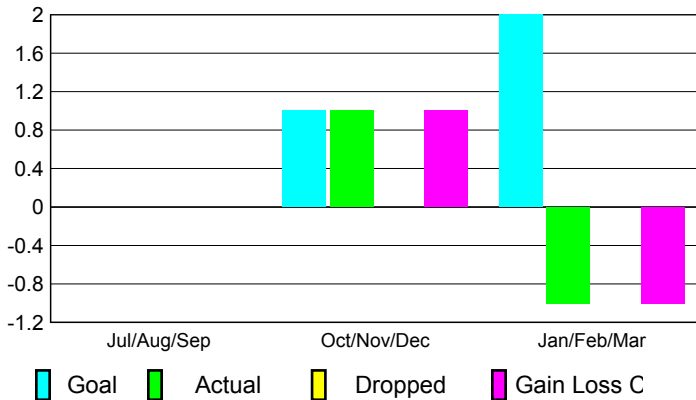

2008-2009 GMT Quarterly Report for District (or Undistricted) **District 334 A**

GMT: **Junichi Takata**

Location: **JAPAN**

GMT CA: **5**

CLUBS

Club Results 2008-2009

Clubs 2007-2008

Month	New Club Goal	Actual New Clubs	Actual Dropped Clubs	Gain/Loss of Clubs	Gain/Loss of Clubs
Jul/Aug/Sep	0	0	0	0	0
Oct/Nov/Dec	1	1	0	1	0
Jan/Feb/Mar	2	-1	0	-1	0
Totals	3	0	0	0	0

Club Results 2008-2009

Goal, New, Dropped, Gain/Loss

Comparison of Club Gain/Loss

Current Year Compared to the Previous Year

YTD Status Quo Clubs 2008-2009

Status Quo Clubs Compared to Status Quo Members

MEMBERSHIP

Membership Results 2008-2009

Membership 2007-2008

Month	Net Memb Goal	Actual New Memb	Actual Dropped Memb	Gain/Loss of Memb	Gain/Loss of Memb
Jul/Aug/Sep	120	118	-84	34	63
Oct/Nov/Dec	150	103	-106	-3	18
Jan/Feb/Mar	200	98	-100	-2	-29
Totals	470	319	-290	29	52