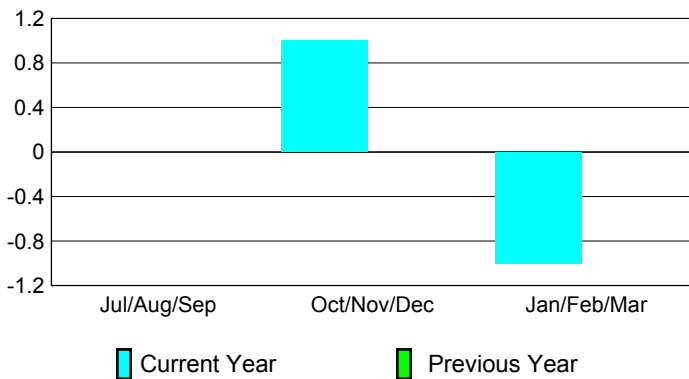

2008-2009 GMT Quarterly Report for District (or Undistricted) **District 334 A**

GMT: **Junichi Takata**

Location: **JAPAN**

GMT CA: **5**

CLUBS

Club Results 2008-2009

Clubs 2007-2008

Month	New Club Goal	Actual New Clubs	Actual Dropped Clubs	Gain/Loss of Clubs	Gain/Loss of Clubs
Jul/Aug/Sep	0	0	0	0	0
Oct/Nov/Dec	1	1	0	1	0
Jan/Feb/Mar	2	-1	0	-1	0
Totals	3	0	0	0	0

Club Results 2008-2009

Goal, New, Dropped, Gain/Loss

Comparison of Club Gain/Loss

Current Year Compared to the Previous Year

YTD Status Quo Clubs 2008-2009

Status Quo Clubs Compared to Status Quo Members

MEMBERSHIP